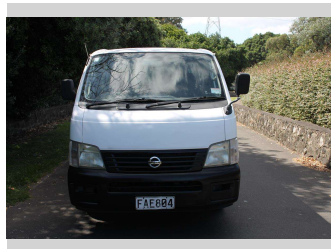

# 2002 Nissan Caravan Coach

**Purchase Price** **\$7,999**  
Includes GST, Registration & Licensing

Finance may be available on this vehicle. Ask one of our friendly staff for more information.

Gain peace of mind with Mechanical Breakdown Insurance. **Ask us how.**

**Top features**  
None Listed

Body Style  
**4 door, Van**

Odometer  
**197,627 km**

Engine  
**2388 cc**

Fuel Type  
**Petrol**

Transmission  
**Automatic**

Wheels  
-

VIN  
-