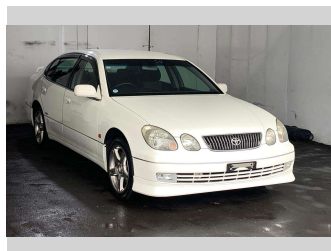

2001 Toyota ARISTO S300 Vertex Edition

Purchase Price

\$12,999

Includes GST
Excludes on-road costs of \$895

Finance may be available on this vehicle. Ask one of our friendly staff for more information.

Gain peace of mind with Mechanical Breakdown Insurance. **Ask us how.**

Top features

None Listed

Body Style

5 door, Sedan

Odometer

74,600 km

Engine

3000 cc

Fuel Type

Petrol

Transmission

Automatic

Wheels

-

VIN

7AT0H627X22131554