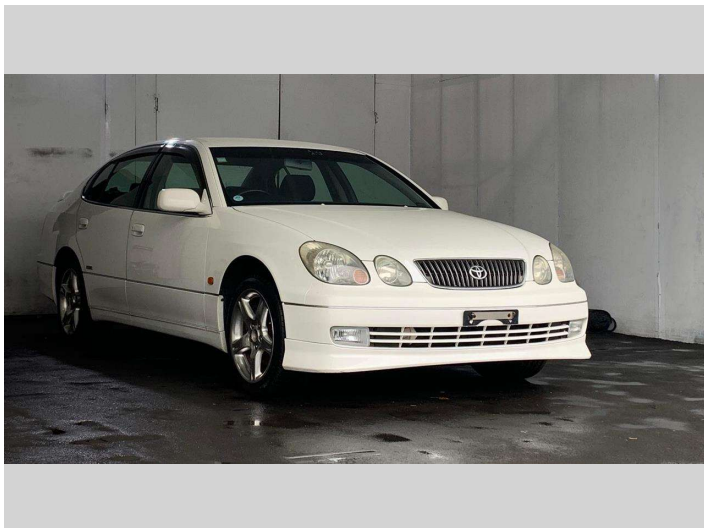

2001 Toyota ARISTO S300 Vertex Edition

Purchase Price

\$12,999

Includes GST
Excludes on-road costs of \$895

Finance may be available on this vehicle. Ask one of our friendly staff for more information.

Gain peace of mind with Mechanical Breakdown Insurance. **Ask us how.**

Top features

None Listed

Body Style

5 door, Sedan

Odometer

74,600 km

Engine

3000 cc

Fuel Type

Petrol

Transmission

Automatic

Wheels

-

VIN

7AT0H627X22131554