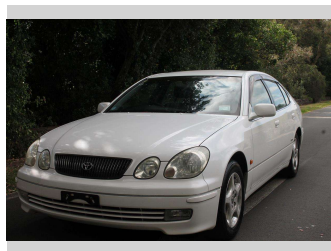

# 1999 Toyota Aristo

**Purchase Price** **\$9,800**  
Includes GST, Registration & Licensing

Finance may be available on this vehicle. Ask one of our friendly staff for more information.

Gain peace of mind with Mechanical Breakdown Insurance. **Ask us how.**

**Top features**  
None Listed

Body Style  
**Saloon**

Odometer  
**210,035 km**

Engine  
**2990 cc**

Fuel Type  
**Petrol**

Transmission  
**Automatic**

Wheels  
-

VIN  
-