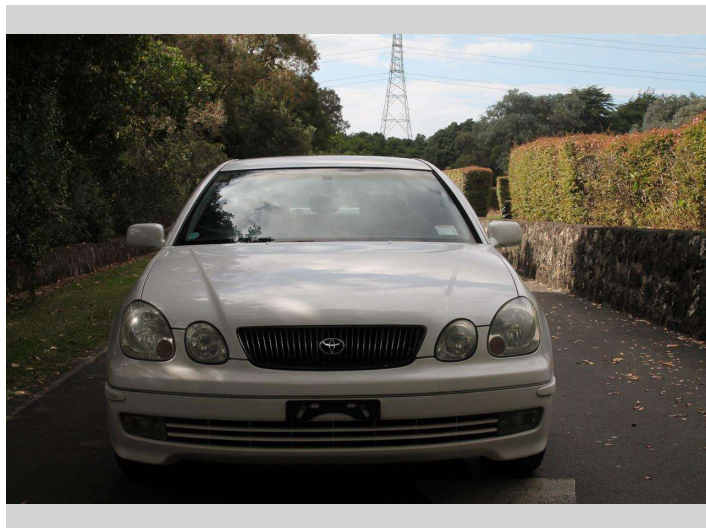

# 1999 Toyota Aristo

**Purchase Price** **\$9,800**  
Includes GST, Registration & Licensing

Finance may be available on this vehicle. Ask one of our friendly staff for more information.

Gain peace of mind with Mechanical Breakdown Insurance. **Ask us how.**

**Top features**  
None Listed

Body Style  
**Saloon**

Odometer  
**210,035 km**

Engine  
**2990 cc**

Fuel Type  
**Petrol**

Transmission  
**Automatic**

Wheels  
-

VIN  
-

Interior  
**Black**

Safety

Based on 2024 VSRR rating

Reg No.  
**PDE744**

Ext Colour  
**White**

History  
-

Seats  
-

CO2 Emissions  
★☆☆☆☆  
**277 grams/km**