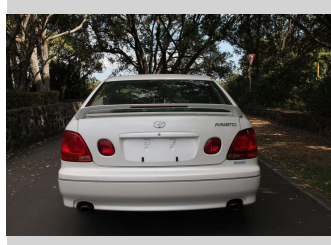

# 1999 Toyota Aristo

**Purchase Price** **\$9,800**  
Includes GST, Registration & Licensing

Finance may be available on this vehicle. Ask one of our friendly staff for more information.

Gain peace of mind with Mechanical Breakdown Insurance. **Ask us how.**

**Top features**  
None Listed

Body Style  
**Saloon**

Odometer  
**210,035 km**

Engine  
**2990 cc**

Fuel Type  
**Petrol**

Transmission  
**Automatic**

Wheels  
-

VIN  
-