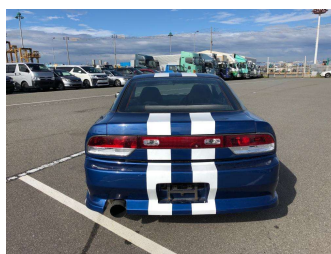

# 1995 Nissan 180SX TYPE X

**Purchase Price** **\$34,999**

Includes GST  
Excludes on-road costs of \$400

Finance may be available on this vehicle. Ask one of our friendly staff for more information.

Gain peace of mind with Mechanical Breakdown Insurance. **Ask us how.**