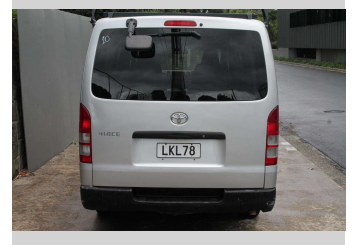

2006 Toyota Hiace

Purchase Price

\$12,999

Includes GST, Registration & Licensing

Finance may be available on this vehicle. Ask one of our friendly staff for more information.

Gain peace of mind with Mechanical Breakdown Insurance. **Ask us how.**

Top features

None Listed

Body Style

Van

Odometer

200,500 km

Engine

1998 cc