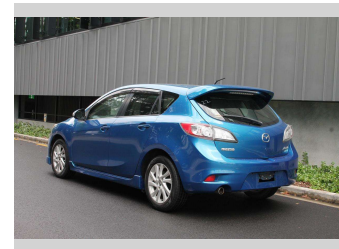

2012 Mazda Axela Sport

Purchase Price **\$11,000**
Includes GST
Excludes on-road costs of \$1,500

Finance may be available on this vehicle. Ask one of our friendly staff for more information.

Gain peace of mind with Mechanical Breakdown Insurance. **Ask us how.**

Top features
None Listed

Body Style
Hatchback

Odometer
59,200 km

Engine
1997 cc

Fuel Type
Petrol

Transmission
Automatic

Wheels
-

VIN
7AT0C13JX24109019