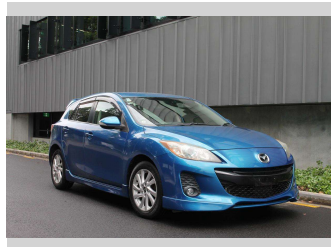

2012 Mazda Axela Sport

Purchase Price **\$11,000**
Includes GST
Excludes on-road costs of \$1,500

Finance may be available on this vehicle. Ask one of our friendly staff for more information.

Gain peace of mind with Mechanical Breakdown Insurance. **Ask us how.**

Top features
None Listed

Body Style
Hatchback

Odometer
59,200 km

Engine
1997 cc

Fuel Type
Petrol

Transmission
Automatic

Wheels
-

VIN
7AT0C13JX24109019

Interior
Black

Safety

Based on 2024 UCSR rating for 09-13 models

Reg No.

-

Ext Colour
Blue

History

-