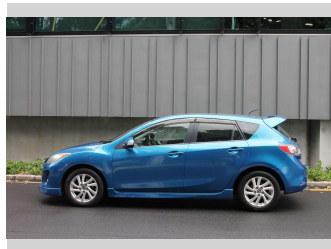

2012 Mazda Axela Sport

Purchase Price **\$11,000**
Includes GST
Excludes on-road costs of \$1,500

Finance may be available on this vehicle. Ask one of our friendly staff for more information.

Gain peace of mind with Mechanical Breakdown Insurance. **Ask us how.**

Top features
None Listed

Body Style
Hatchback

Odometer
59,200 km

Engine
1997 cc

Fuel Type
Petrol

Transmission
Automatic

Wheels
-

VIN
7AT0C13JX24109019